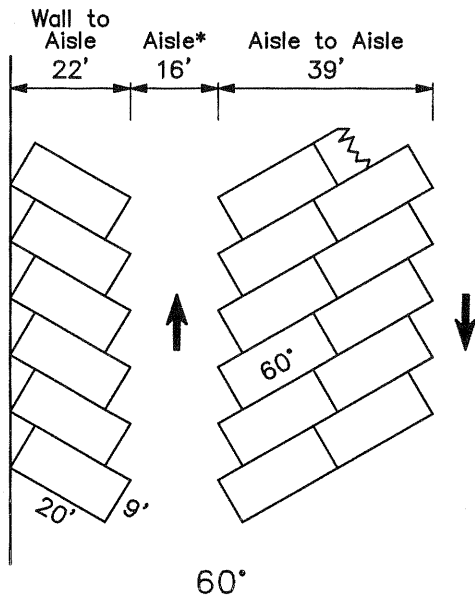

AISLE & STALL DIMENSIONS FOR VARIOUS ANGLES OF PARKING

* Minimum 3-Way Aisle Width is 20 Feet.