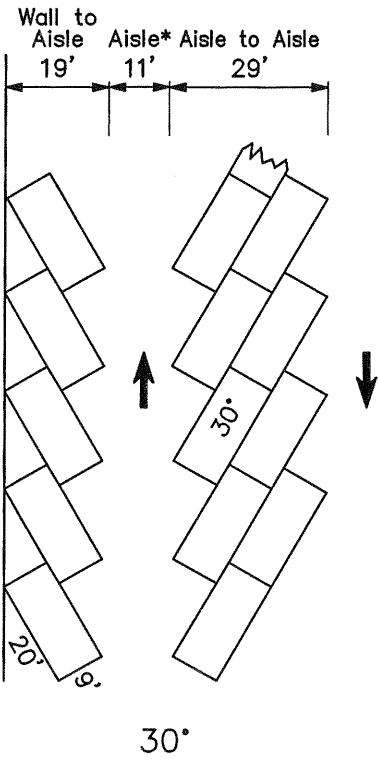

AISLE & STALL DIMENSIONS FOR VARIOUS ANGLES OF PARKING

* Minimum 3-Way Aisle Width is 20 Feet.