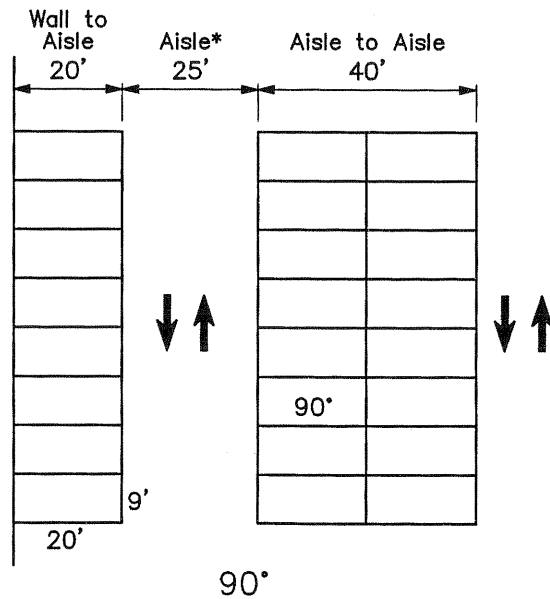

AISLE & STALL DIMENSIONS FOR VARIOUS ANGLES OF PARKING

* Minimum 3-Way Aisle Width is 20 Feet.