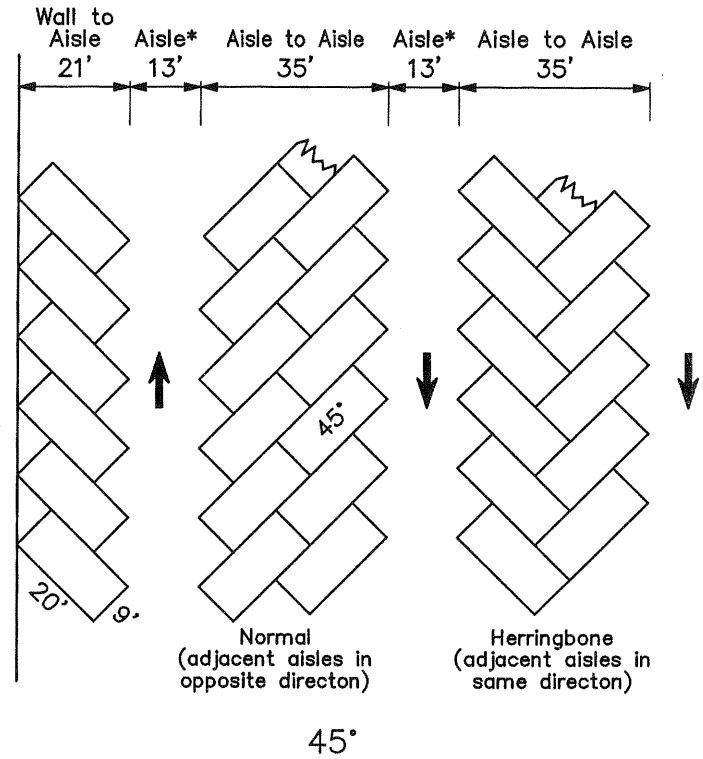

AISLE & STALL DIMENSIONS FOR VARIOUS ANGLES OF PARKING

* Minimum 3-Way Aisle Width is 20 Feet.